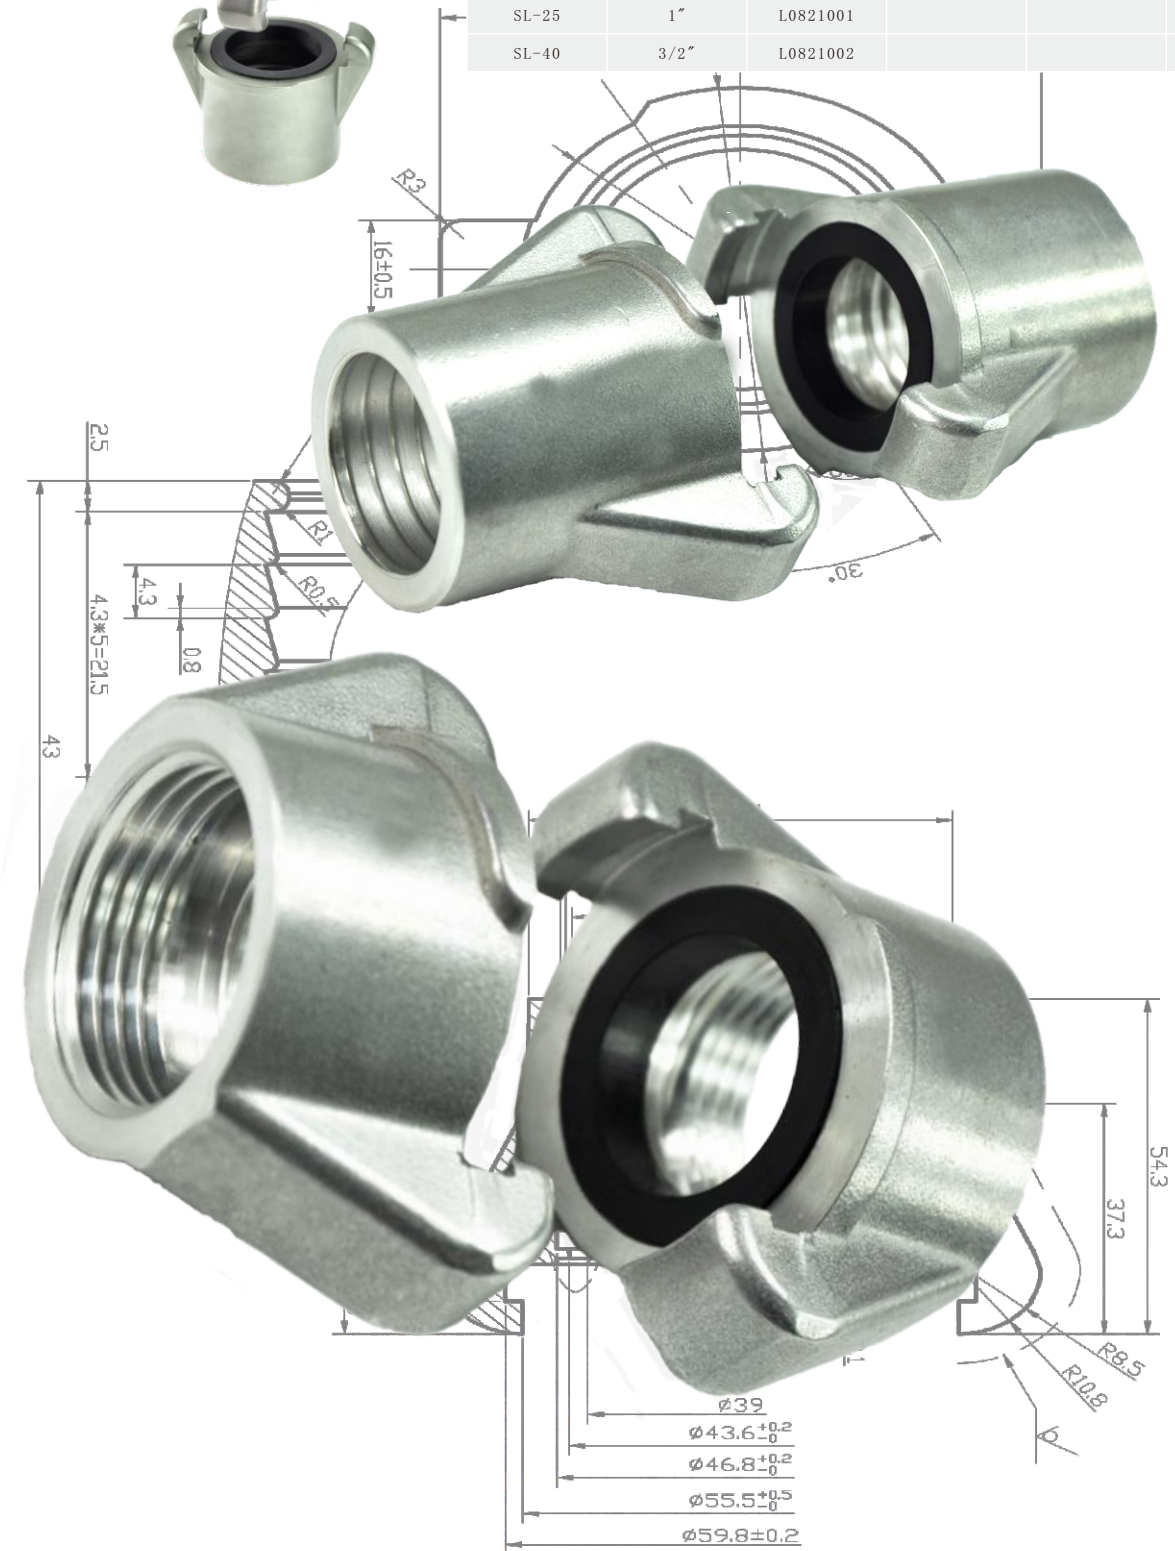

BS couplings

Forestry couplings		Forestry couplings				
Standard	Forestry standard					
Materials	Aluminum					
Name	Size	Code	Weight	Price	Material	
SL-25	1"	L0821001			AL	
SL-40	3/2"	L0821002			AL