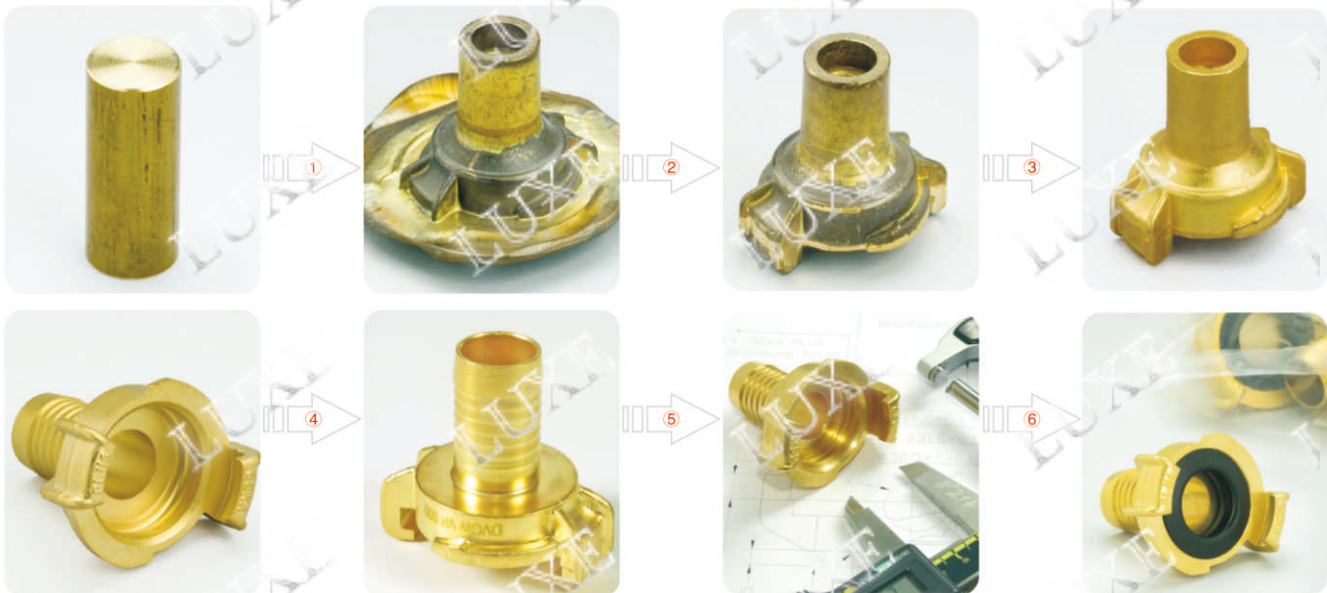

Stainless steel by investment casting

Brass by forging

Process

Garden couplings

Hose end

Standard
Materials

EN/DIN
Brass CW617N Stainless steel AISI 316 / 1.4408

Name	Size	Code	Weight	Price	D	H	Material
GKH10	3/8"	L0703040	0.080		10		SS
GKH13	1/2"	L0703039	0.085		13		SS
GKH16	5/8"	L0703054	0.168		16		SS
GKH19	3/4"	L0703038	0.093		19		SS
GKH25	1"	L0703037	0.100		25		SS
GKH32	1 1/4"	L0703036	0.130		32		SS
GKH38	1 1/2"	L0703035	0.182		38		SS
GKH10	3/8"	L0703027	0.07		10		BR
GKH13	1/2"	L0703028	0.07		13		BR
GKH16	5/8"	L0703029	0.08		16		BR
GKH19	3/4"	L0703030	0.08		19		BR
GKH25	1"	L0703031	0.10		25		BR
GKH32	1 1/4"	L0703032	0.14		32		BR
GKH38	1 1/2"	L0703033	0.18		38		BR

Garden couplings

Swivel end

Standard
Materials

EN/DIN
Brass CW617N

Name	Size	Code	Weight	Price	D	H	Material
GKHS13	1/2"	L0707002	0.105		13		BR
GKHS19	3/4"	L0707004	0.111		19		BR
GKHS25	1"	L0707005	0.123		25		BR

Garden couplings

360° Swivel end

Standard
Materials

EN/DIN
Brass CW617N

Name	Size	Code	Weight	Price	D	H	Material
GKHH13	1/2"	L0708002	0.204		13		BR
GKHH19	3/4"	L0708004	0.206		19		BR
GKHH25	1"	L0708005	0.259		25		BR
GKHH32	1 1/4"	L0708006	0.325		32		BR

我们正在为做流体技术行业典范而努力。
We are becoming the modle of Fluid Technclogy.

Garden couplings

Female thread

Standard
Materials

EN/DIN
Brass CW617N Stainless steel AISI 316 / 1.4408

Name	Size	Thread	Code	Weight	Price	D	Material
GKF07	1/4"	G1/4"	L0703002				SS
GKF10	3/8"	G3/8"	L0703046	0.078			SS
GKF13	1/2"	G1/2"	L0703045	0.085			SS
GKF16	5/8"	G5/8"	L0703003				SS
GKF19	3/4"	G3/4"	L0703044	0.095			SS
GKF25	1"	G1"	L0703043	0.100			SS
GKF32	1 1/4"	G1 1/4"	L0703042	0.134			SS
GKF38	1 1/2"	G1 1/2"	L0703041	0.168			SS
GKF07	1/4"	G1/4"	L0703012				BR
GKF10	3/8"	G3/8"	L0703013	0.07			BR
GKF13	1/2"	G1/2"	L0703014	0.07			BR
GKF16	5/8"	G5/8"	L0703001				BR
GKF19	3/4"	G3/4"	L0703015	0.08			BR
GKF25	1"	G1"	L0703016	0.08			BR
GKF32	1 1/4"	G1 1/4"	L0703017	0.11			BR
GKF38	1 1/2"	G1 1/2"	L0703018	0.13			BR