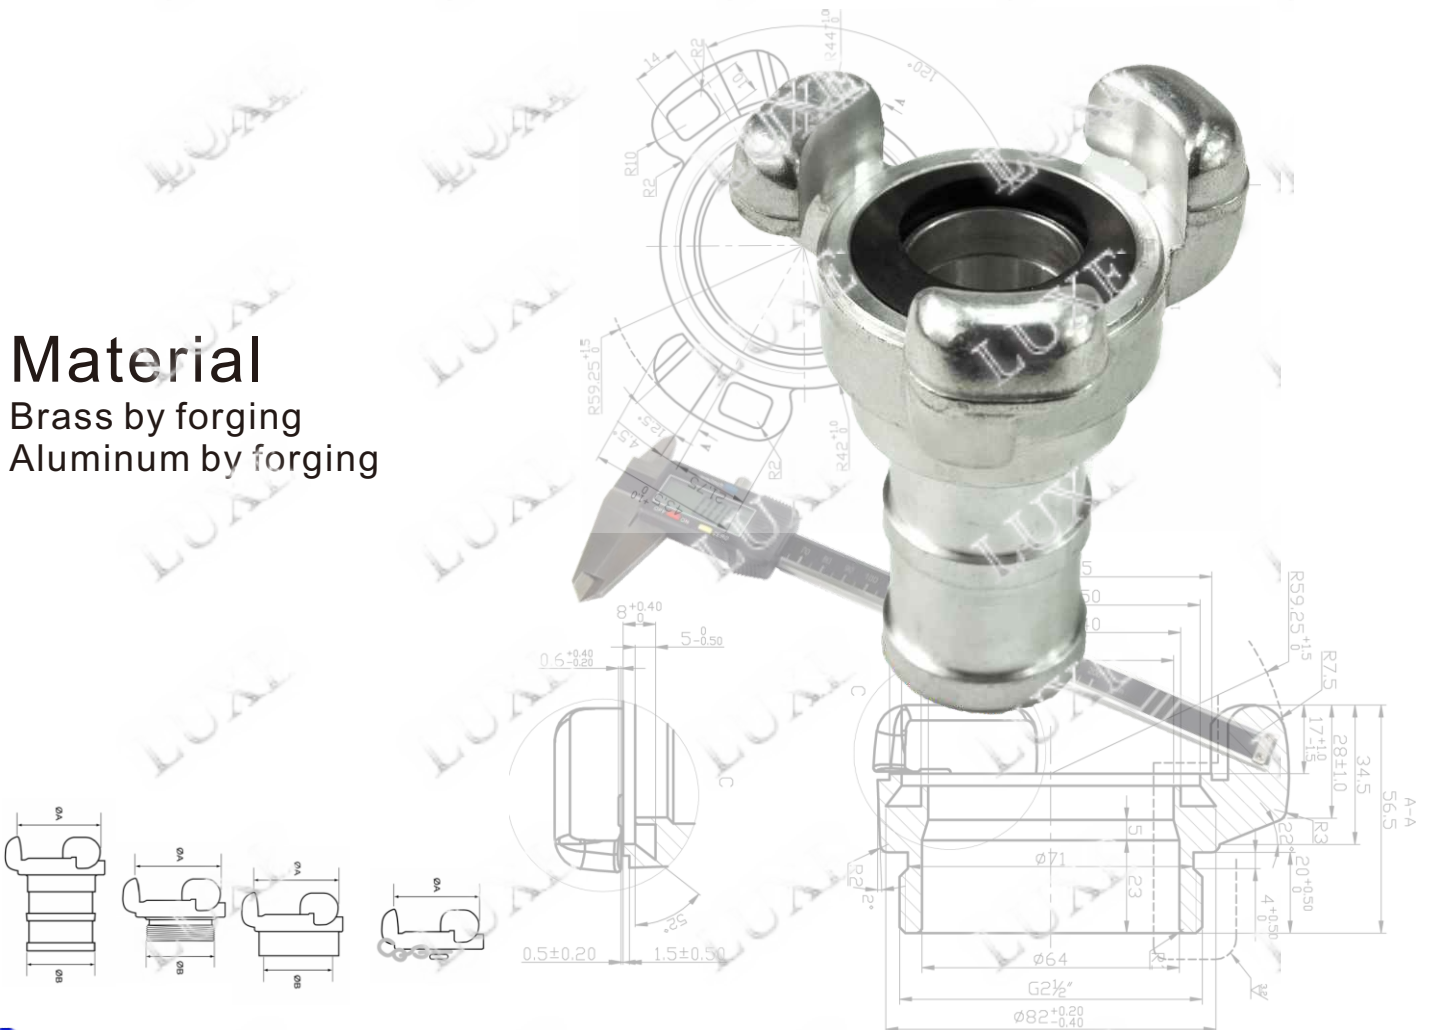

Material

Brass by forging
Aluminum by forging