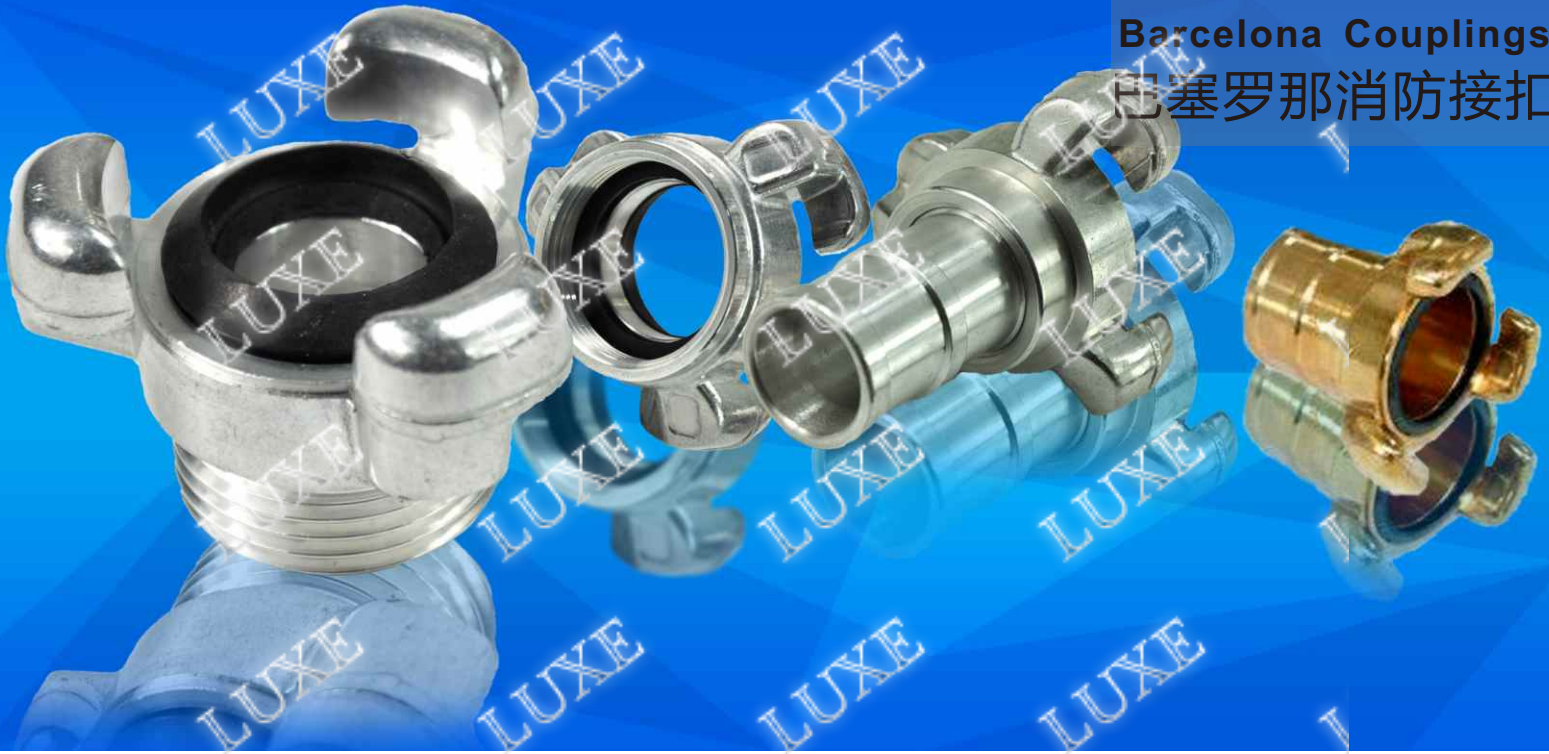

Barcelona Couplings

Industrial Couplings

Manufacture

<http://www.Luxe-group.cn>
LUXE@LUXE-group.cn

Barcelona Couplings
 巴塞罗那消防接口

Material

Brass by forging
 Aluminum by forging

Barcelona couplings **Barcelona coupling Hose Tail**

Standard N/UNE-23400
Materials Brass Aluminum

Name	Size	A	B	Code	Weight	Price	Material
BAT25	1"	25	42	L2401001	0.070		AL
BAT40	1 1/2"	45	62	L2401002	0.179		AL
BAT65	2 1/2"	70	88	L2401003	0.351		AL
BAT25	1"	25	42	L2401004	0.070		BR
BAT40	1 1/2"	45	62	L2401005	0.179		BR
BAT65	2 1/2"	70	88	L2401006	0.351		BR

Barcelona couplings **Barcelona coupling Female adaptor**

Standard N/UNE-23400
Materials Brass Aluminum

Name	Size	A	B	Code	Weight	Price	Material
BAF20	G3/4"		42	L2402001	0.063		AL
BAF25	G1"	25	42	L2402002	0.064		AL
BAF40	G1 1/2"	45	62	L2402003	0.140		AL
BAF65	G2 1/2"	70	88	L2402004	0.260		AL
BAF20	G3/4"		42	L2402005			BR
BAF25	G1"	25	42	L2402006			BR
BAF40	G1 1/2"	45	62	L2402007			BR
BAF65	G2 1/2"	70	88	L2402008			BR

我们正在为做流体技术行业典范而努力。
We are becoming the modle of Fluid Technclog

Luxe-group
璐克斯集团

Barcelona couplings

Barcelona coupling cap and chain

Standard N/UNE-23400

Materials Brass Aluminum

Name	Size	A	B	Code	Weight	Price	Material
BAC25	1"	25	42	L2404001	0.100		AL
BAC40	1 1/2"	45	62	L2404002	0.260		AL
BAC65	2 1/2"	70	88	L2404003	0.450		AL
BAC25	1"	25	42	L2404004			BR
BAC40	1 1/2"	45	62	L2404005			BR
BAC65	2 1/2"	70	88	L2404006			BR